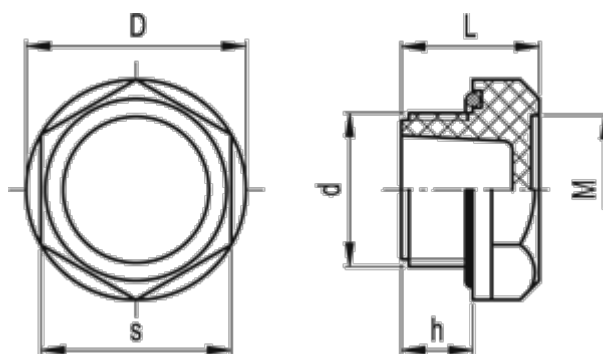

Data Sheet

Article number: 2311158292

Description: E+G Plug
TNR.42x2

Measures

D	= 53.5
d	= M42x2
h	= 15
L	= 26
M	= 38
s	= 46
Tightening (N m)	=
Weight (g)	= 21